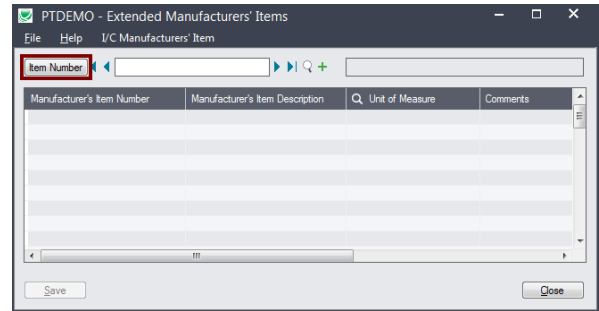

# Extended Manufacturers' Items

Extended Manufacturers' Items is an enhanced replacement for the Sage I/C Manufacturers' Items screen. It provides you with a SmartFinder for quick access to customer item number information.

The following screens show the extra SmartFinder Item Number button provided by the Extended Manufacturers' Items screen:

**Sage I/C Manufacturers' Items screen**

**TaiRox Extended Manufacturers' Items screen**