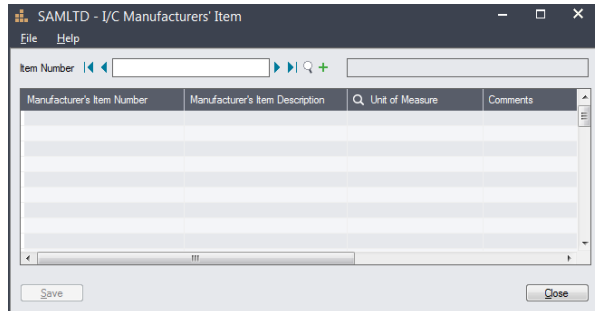

# Extended Manufacturers' Items

Extended Manufacturers' Items is an enhanced replacement for the Sage I/C Manufacturers' Items screen. It provides you with a SmartFinder for quick access to customer item number information.

The following screens show the extra SmartFinder Item Number button provided by the Extended Manufacturers' Items screen:

**Sage I/C Manufacturers' Items screen**

**TaiRox Extended Manufacturers' Items screen**