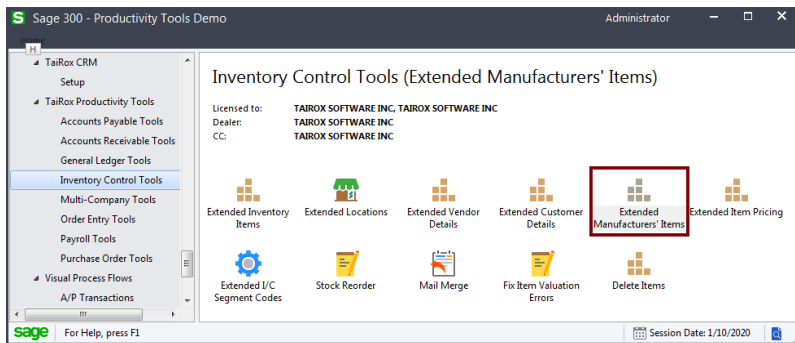

# Extended Manufacturers' Items

Extended Manufacturers' Items is an enhanced replacement for the Sage I/C Manufacturers' Items screen. It provides you with a SmartFinder for quick access to customer item number information.

The following screens show the extra SmartFinder Item Number button provided by the Extended Manufacturers' Items screen:

**Sage I/C Manufacturers' Items screen**

**TaiRox Extended Manufacturers' Items screen**

The Extended Manufacturers' Item icon appears under **TaiRox Productivity Tools > Inventory Control Tools** on the Sage 300 desktop and can be copied to other menu locations.