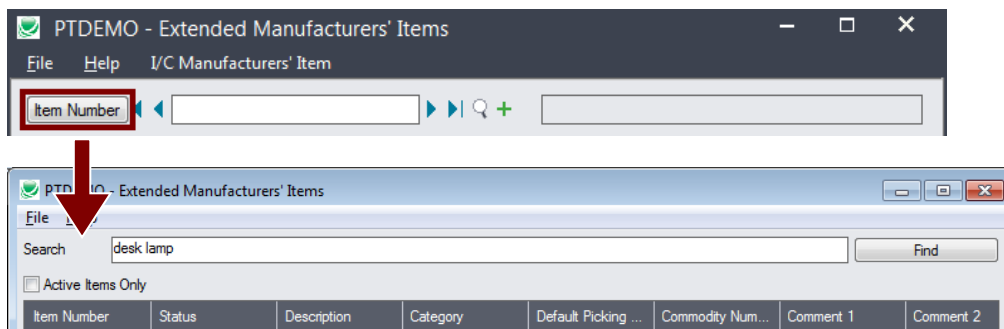

Using the Item Number button to look up Manufacturers' Items

Click the Item Number button on the Extended Manufacturers' Items form to open the SmartFinder search form for finding Manufacturers' Item numbers.