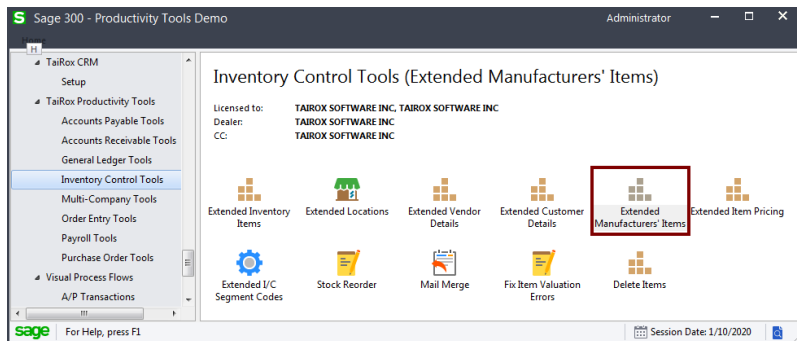

Extended Manufacturers' Items

Extended Manufacturers' Items is an enhanced replacement for the Sage I/C Manufacturers' Items screen. It provides you with a SmartFinder for quick access to customer item number information.

The following screens show the extra SmartFinder Item Number button provided by the Extended Manufacturers' Items screen:

Sage I/C Manufacturers' Items screen

TaiRox Extended Manufacturers' Items screen

The Extended Manufacturers' Item icon appears under **TaiRox Productivity Tools > Inventory Control Tools** on the Sage 300 desktop and can be copied to other menu locations.

Using the Item Number button to look up Manufacturers' Items