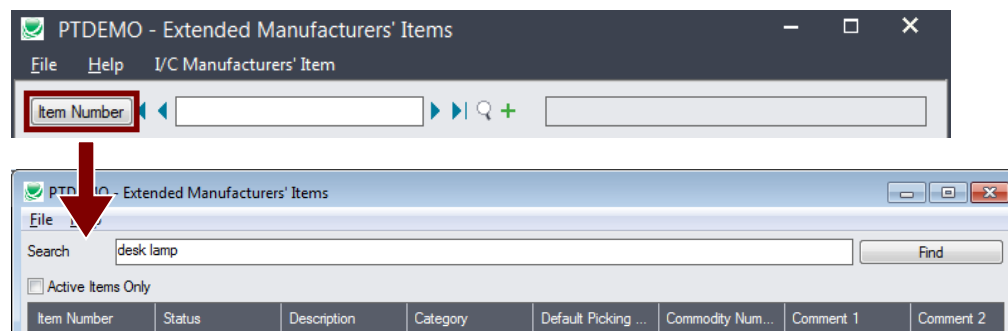

Using the Item Number button to look up Manufacturers' Items

Click the Item Number button on the Extended Manufacturers' Items form to open the SmartFinder search form for finding Manufacturers' Item numbers.