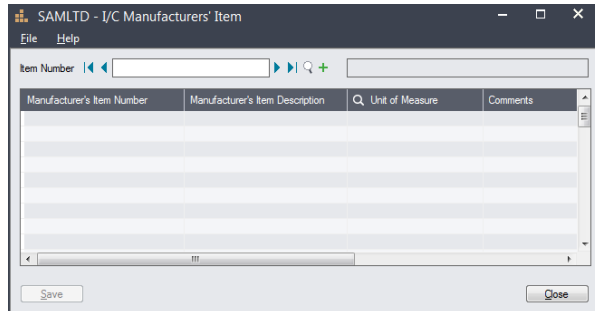

Extended Manufacturers' Items

Extended Manufacturers' Items is an enhanced replacement for the Sage I/C Manufacturers' Items screen. It provides you with a SmartFinder for quick access to customer item number information.

The following screens show the extra SmartFinder Item Number button provided by the Extended Manufacturers' Items screen:

Sage I/C Manufacturers' Items screen

TaiRox Extended Manufacturers' Items screen