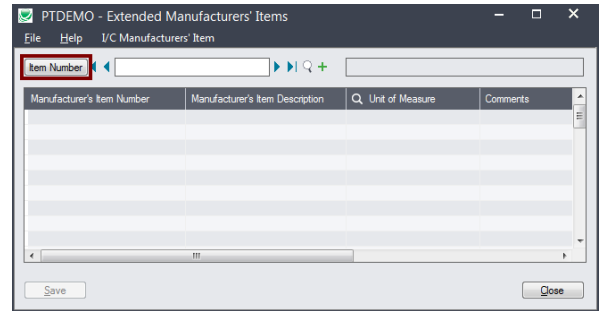

Extended Manufacturers' Items

Extended Manufacturers' Items is an enhanced replacement for the Sage I/C Manufacturers' Items screen. It provides you with a SmartFinder for quick access to customer item number information.

The following screens show the extra SmartFinder Item Number button provided by the Extended Manufacturers' Items screen:

Sage I/C Manufacturers' Items screen

TaiRox Extended Manufacturers' Items screen