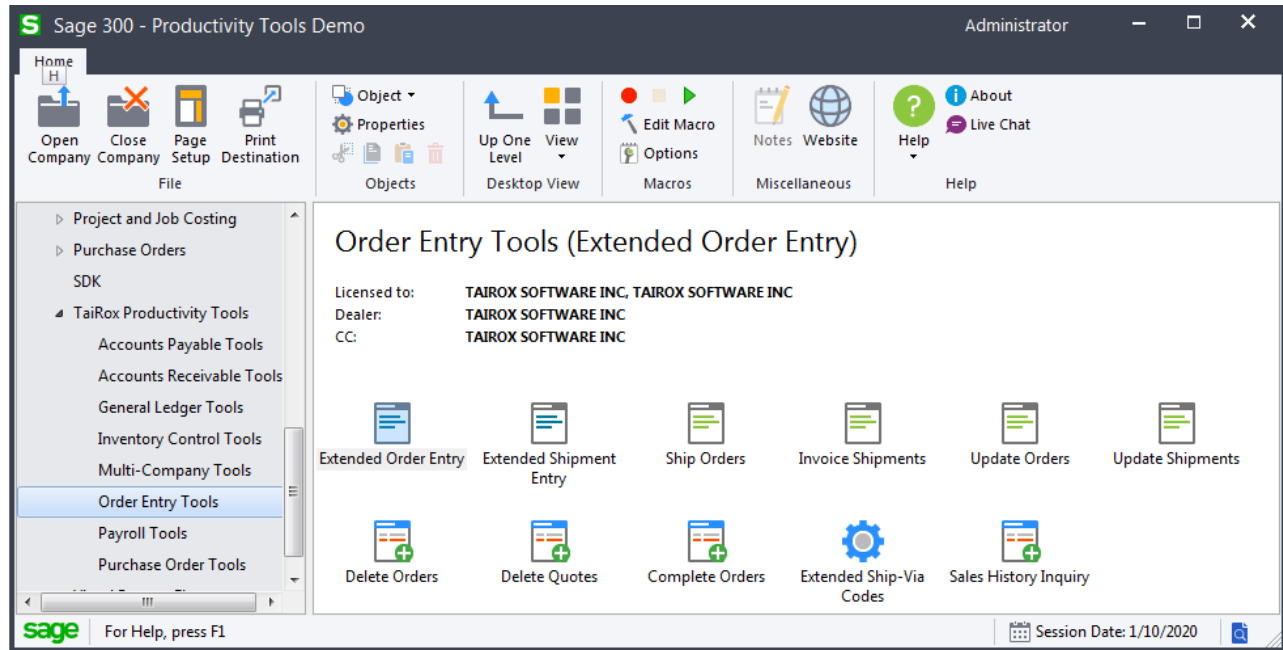

## Fall 2018 Show Specials

Buy TaiRox Productivity Tools or TaiRox CRM at the regular price and get the other featured TaiRox product for half-price!<sup>1</sup>

**TaiRox Productivity Tools** add hundreds of features to Sage 300.

**TaiRox CRM** provides customer relationship & collection management features integrated into the Sage 300 desktop and stored in a Sage 300 company database.

<sup>1</sup> Must be purchased within 30 days of show attendance. If you have already licensed one of these products, you don't lose out: get the other product at half price.