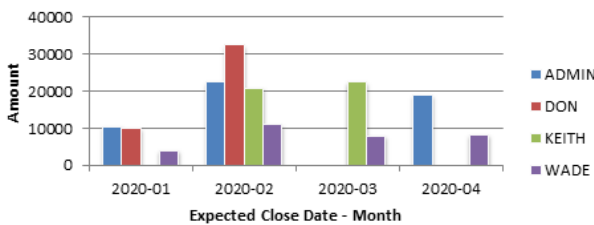

## Fall 2018 Show Specials

Buy TaiRox Productivity Tools or TaiRox CRM at the regular price and get the other featured TaiRox product for half-price!<sup>1</sup>

**TaiRox Productivity Tools** add hundreds of features to Sage 300.

**TaiRox CRM** provides customer relationship & collection management features integrated into the Sage 300 desktop and stored in a Sage 300 company database.

<sup>1</sup> Must be purchased within 30 days of show attendance. If you have already licensed one of these products, you don't lose out: get the other product at half price.